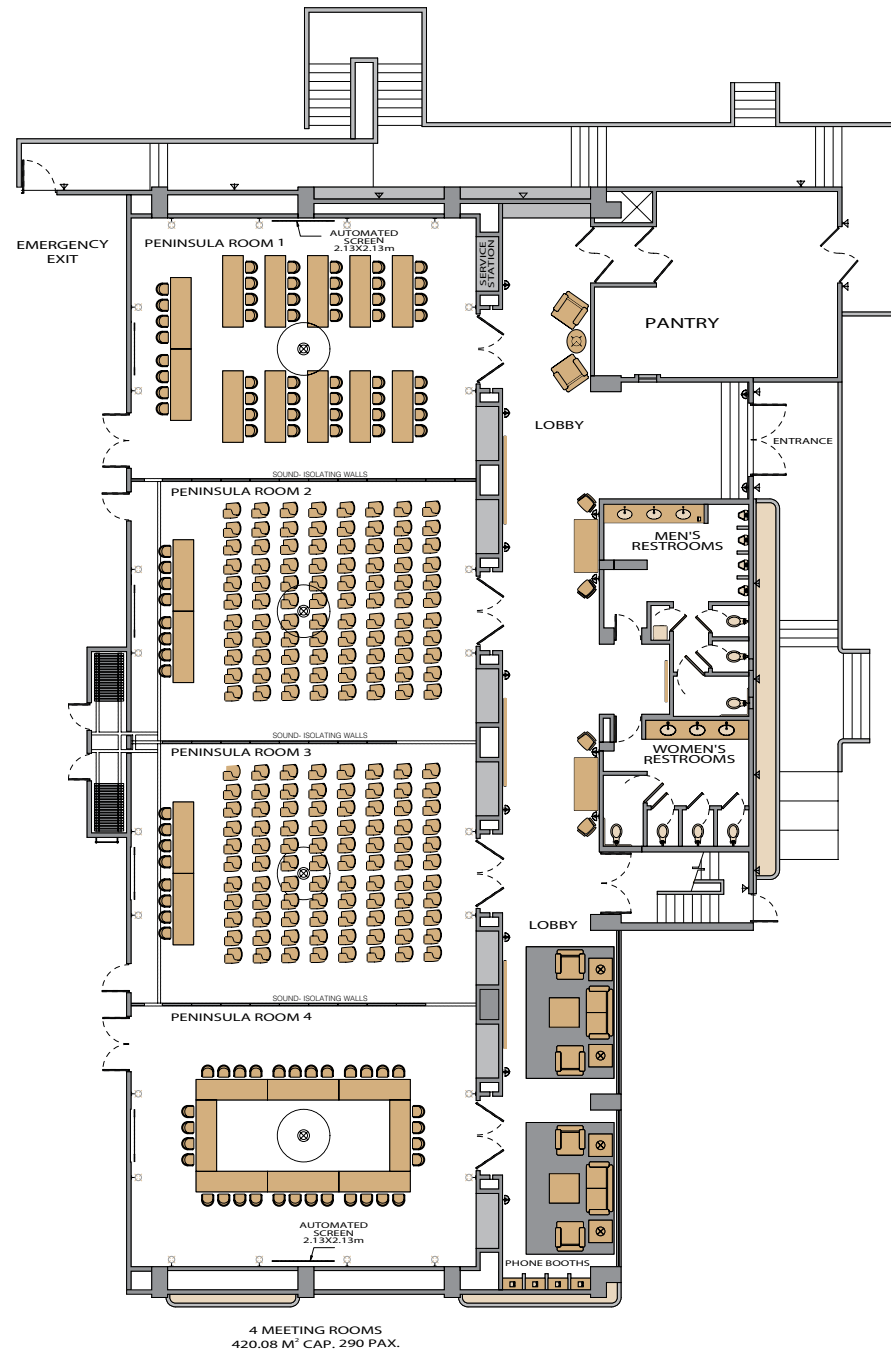

Presidential Suite

Very large 2917 sq. ft. three-bedroom, four-bathroom suite with contemporary Mexican styling, luxurious bedding, and warm earthtones. Native hardwood furnishings, safes, coffeemaker, mini-bars, and over-sized bathtubs. Satellite TV with premium channels, Nintendo video games, and Internet access. Expansive living room with sofa bed, lounge chairs, and plasma TV. Roomy kitchenette and dining area with table and eight chairs. Expansive terrace with patio furniture, sitting areas and Jacuzzi.

Condesa and Maria's Rooms

Peninsula Rooms

Meeting Room	Width, ft.	Length, ft.	Area, sq. ft.	Height, ft.	Capacity as Auditorium/Theatre	Capacity for Banquet	Capacity for Cocktail	Capacity for School
Maria Luisa	16	23	368	11.3	25	20	35	20
Maria Fernanda	16	23	368	11.3	25	20	35	20
Maria Mercedes	16	23	368	11.3	25	20	35	20
Maria Beatriz	16	23	368	11.3	25	20	35	20
Condesa I	39	105	4,095	13.1	300	200	350	200
Condesa II	39	105	4,095	13.1	300	200	350	200
Condesa III	39	105	4,095	13.1	300	200	350	200
Gran Condesa	117	105	12,285	13.1	1,100	800	1,100	800
Foyer Condesa	23	128	2,944	13.1	-	-	300	-
Peninsula I	29	39	1,131	14.7	80	55	60	42
Peninsula II	29	39	1,131	14.7	80	55	60	42
Peninsula III	29	39	1,131	14.7	80	55	60	42
Peninsula IV	29	39	1,131	14.7	80	55	60	42
Gran Peninsula	116	39	4,524	14.7	400	320	360	290
Upper part of the Pool	-	-	-	-	-	180	320	-
Lower part of the Pool	-	-	-	-	-	450	800	-
Jardin de las Iguanas	-	-	-	-	-	450	800	-