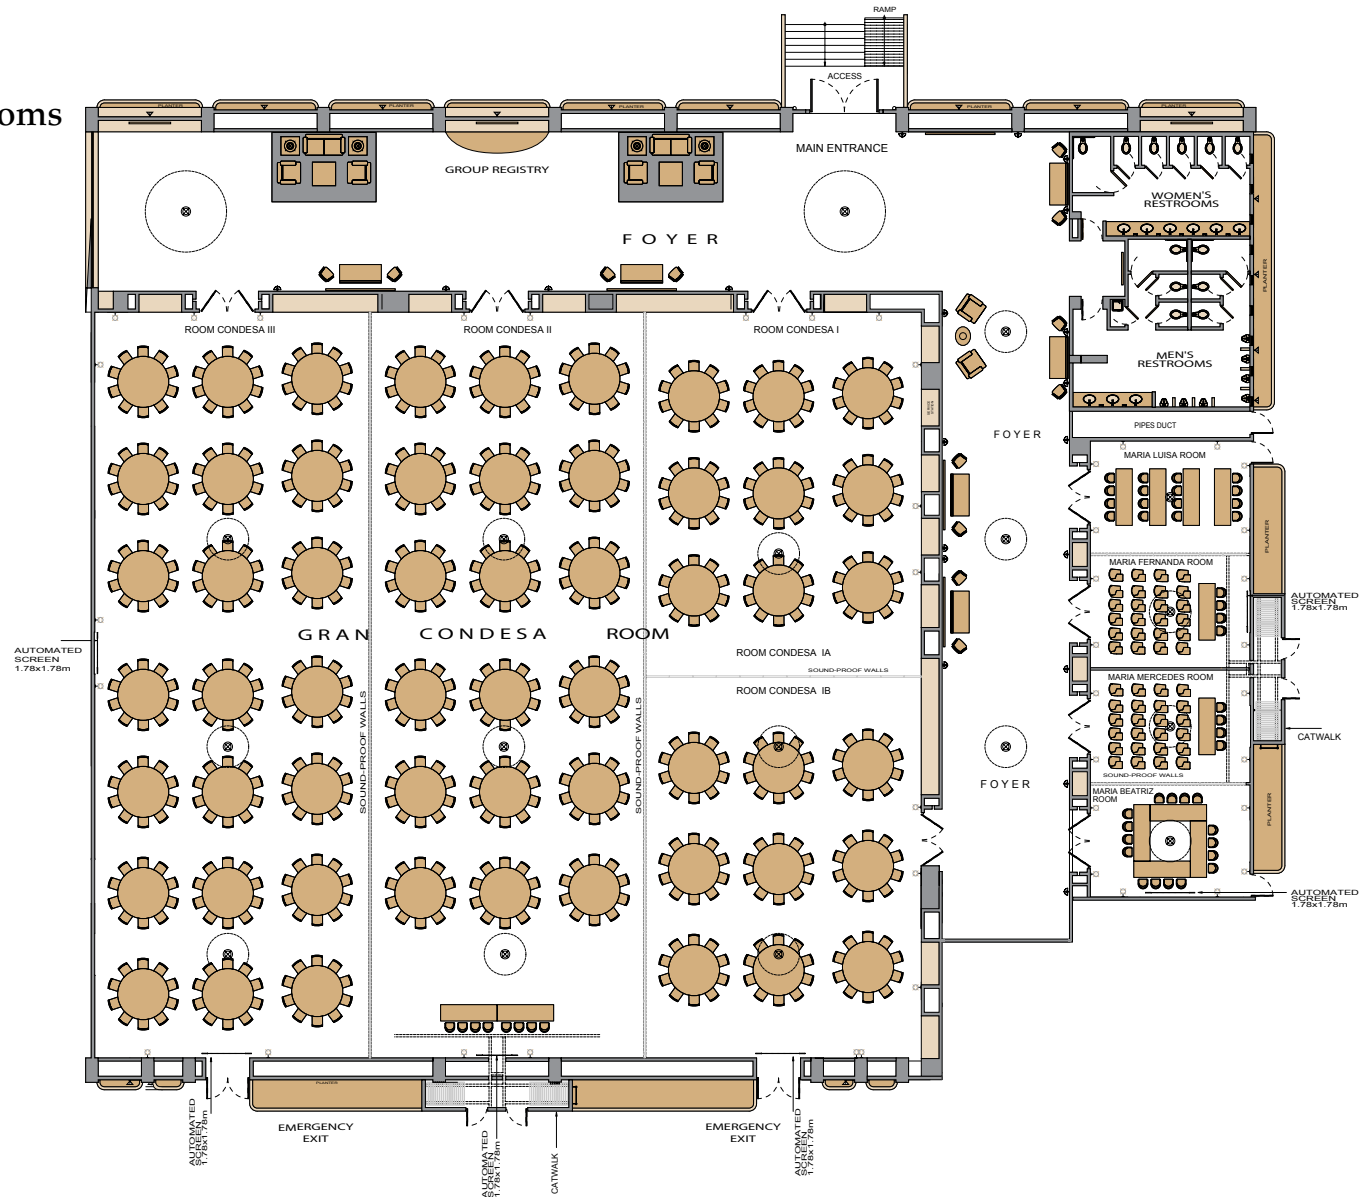

Presidential Suite

Very large 2917 sq. ft. three-bedroom, four-bathroom suite with contemporary Mexican styling, luxurious bedding, and warm earthtones. Native hardwood furnishings, safes, coffeemaker, mini-bars, and over-sized bathtubs. Satellite TV with premium channels, Nintendo video games, and Internet access. Expansive living room with sofa bed, lounge chairs, and plasma TV. Roomy kitchenette and dining area with table and eight chairs. Expansive terrace with patio furniture, sitting areas and Jacuzzi.

Condesa and Maria's Rooms

Peninsula Rooms

Meeting Room	Width, ft.	Length, ft.	Area, sq. ft.	Height, ft.	Capacity as Auditorium/Theatre	Capacity for Banquet	Capacity for Cocktail	Capacity for School
Maria Luisa	16	23	368	11.3	25	20	35	20
Maria Fernanda	16	23	368	11.3	25	20	35	20
Maria Mercedes	16	23	368	11.3	25	20	35	20
Maria Beatriz	16	23	368	11.3	25	20	35	20
Condesa I	39	105	4,095	13.1	300	200	350	200
Condesa II	39	105	4,095	13.1	300	200	350	200
Condesa III	39	105	4,095	13.1	300	200	350	200
Gran Condesa	117	105	12,285	13.1	1,100	800	1,100	800
Foyer Condesa	23	128	2,944	13.1	-	-	300	-
Peninsula I	29	39	1,131	14.7	80	55	60	42
Peninsula II	29	39	1,131	14.7	80	55	60	42
Peninsula III	29	39	1,131	14.7	80	55	60	42
Peninsula IV	29	39	1,131	14.7	80	55	60	42
Gran Peninsula	116	39	4,524	14.7	400	320	360	290
Upper part of the Pool	-	-	-	-	-	180	320	-
Lower part of the Pool	-	-	-	-	-	450	800	-
Jardin de las Iguanas	-	-	-	-	-	450	800	-